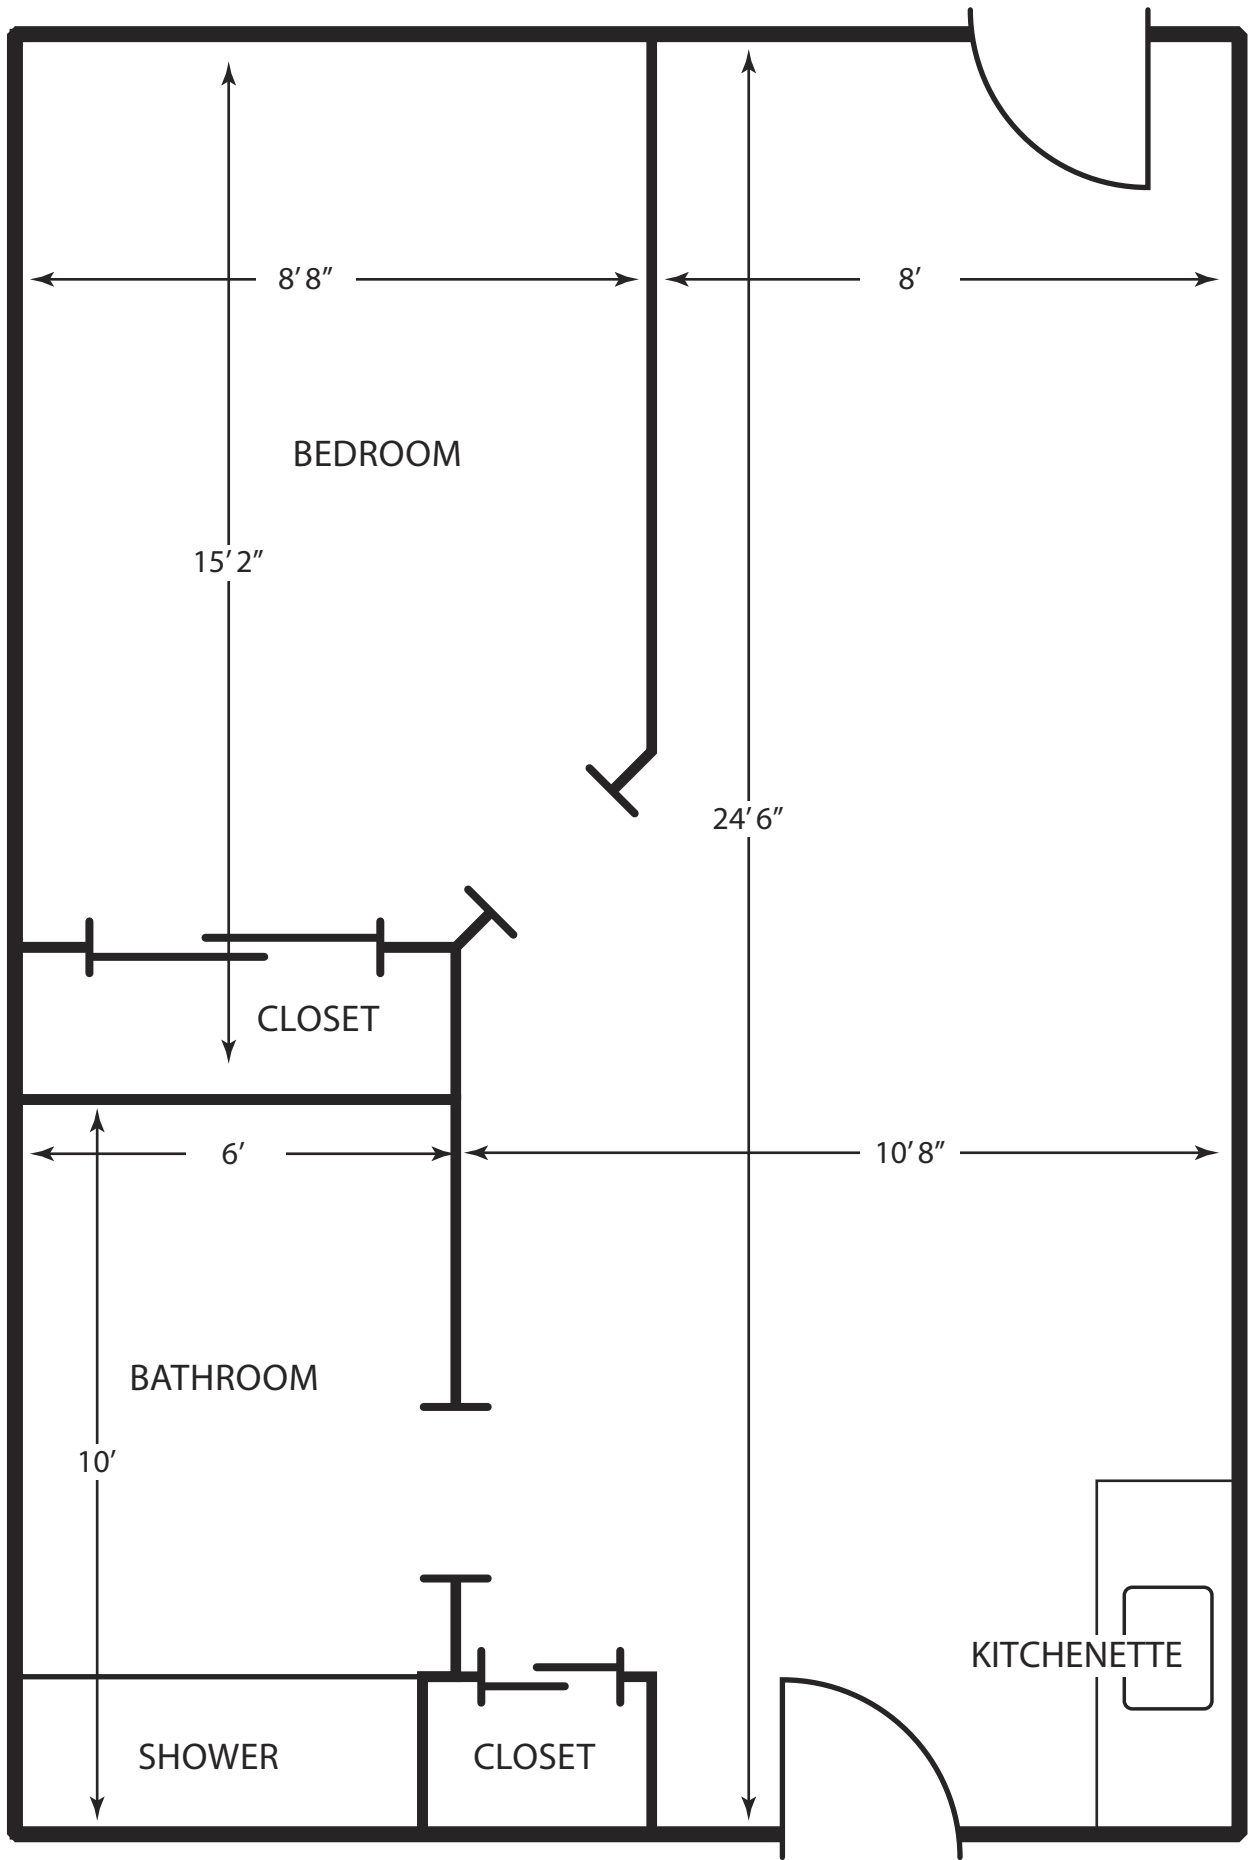

SECOND LEVEL DECK WATER VIEW

APARTMENT #221

HALLWAY