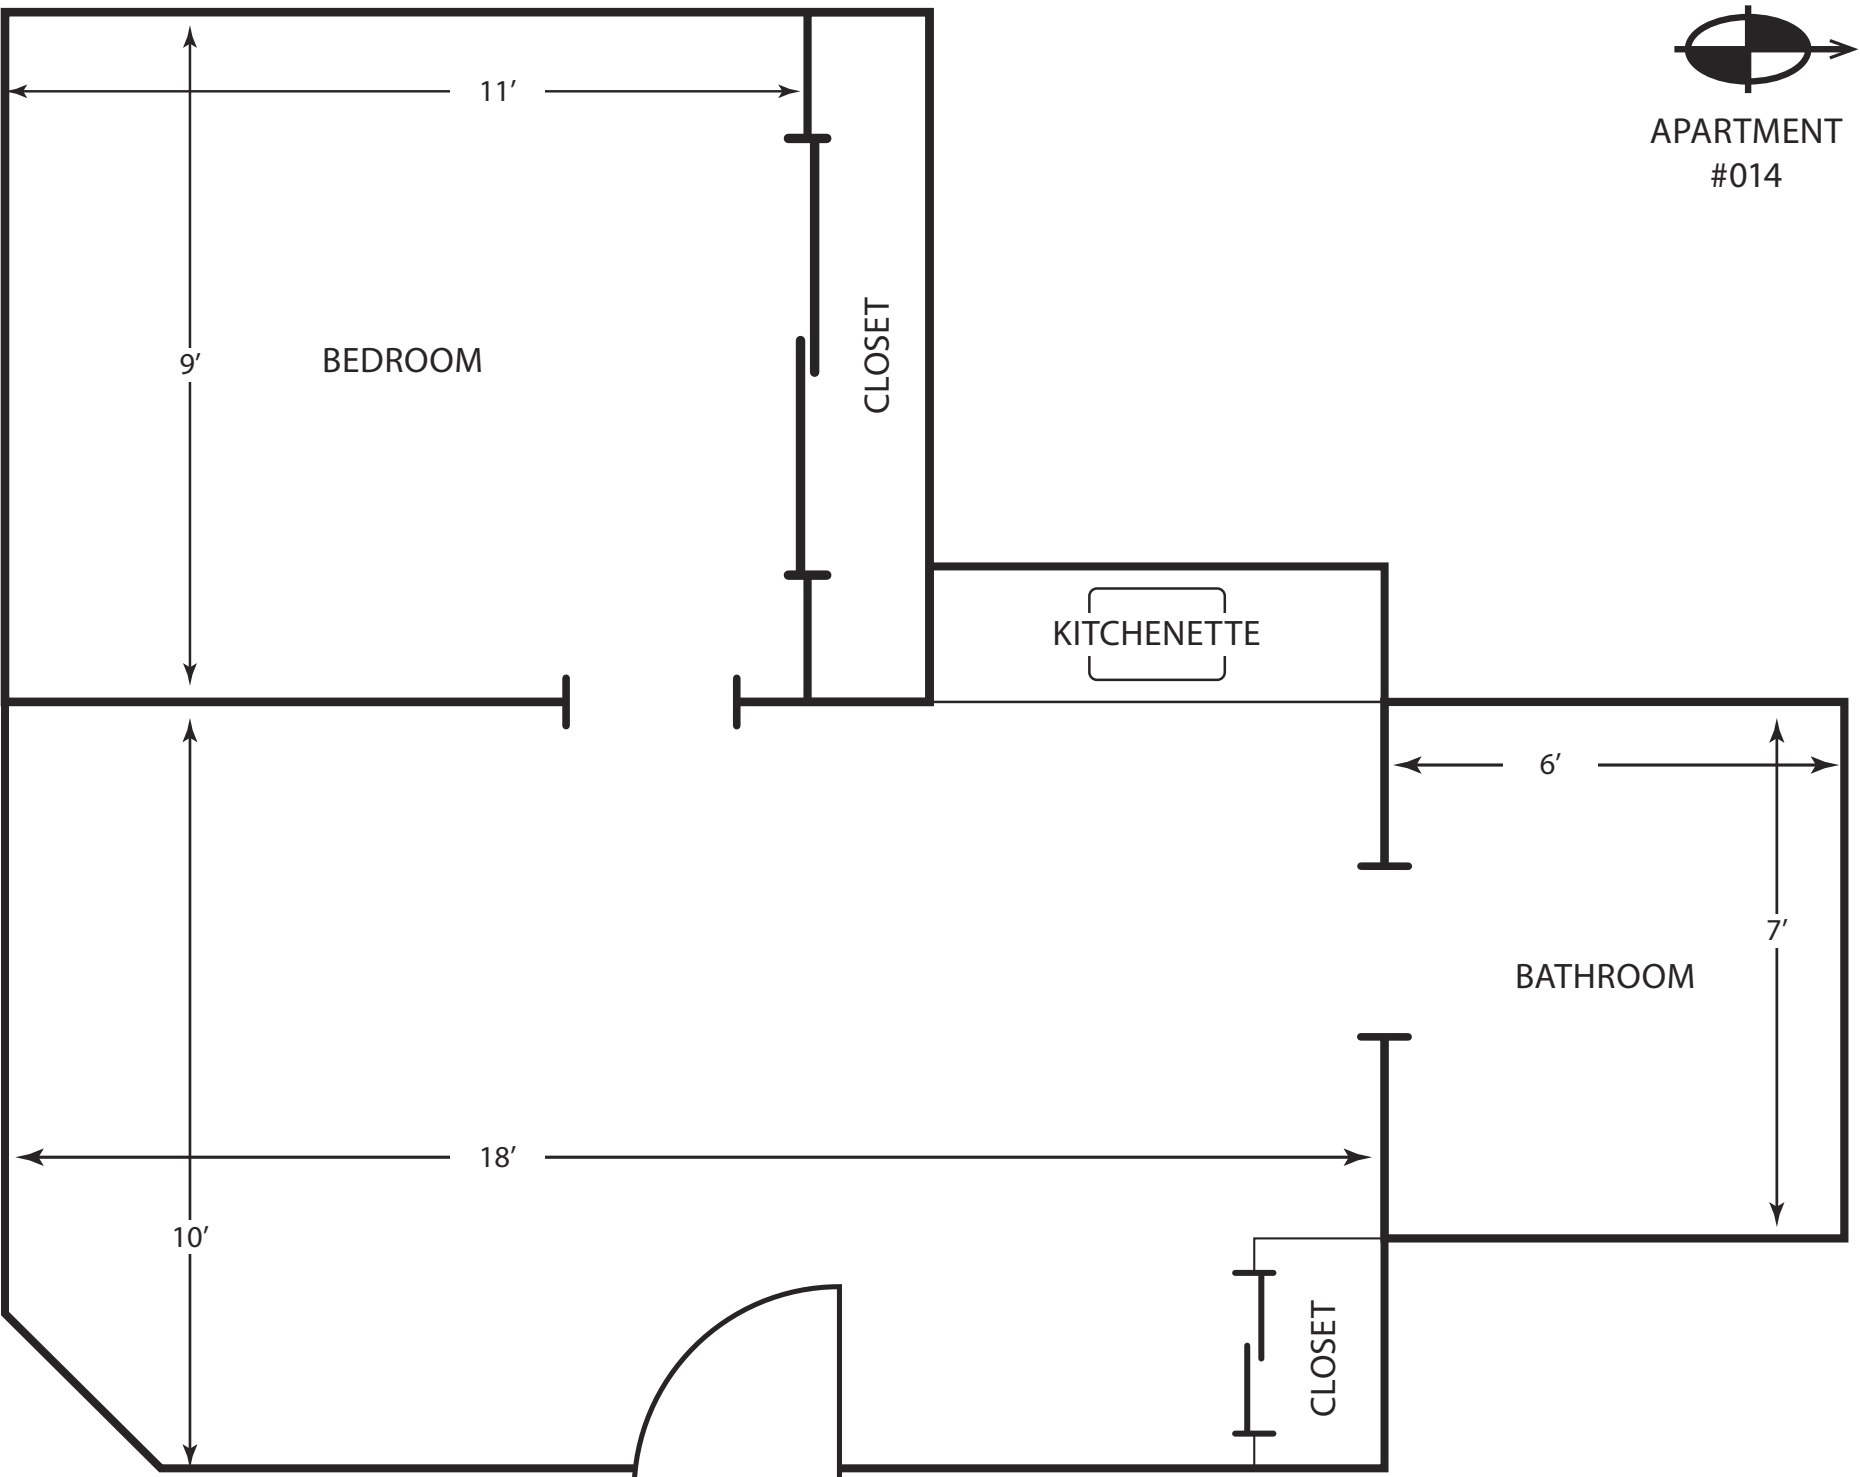

SIDE DECK

APARTMENT  
#014

WATER VIEW

COMMON AREA LOUNGE

BEDROOM

KITCHENETTE

BATHROOM

CLOSET

CLOSET

9'

11'

10'

18'

6'

7'