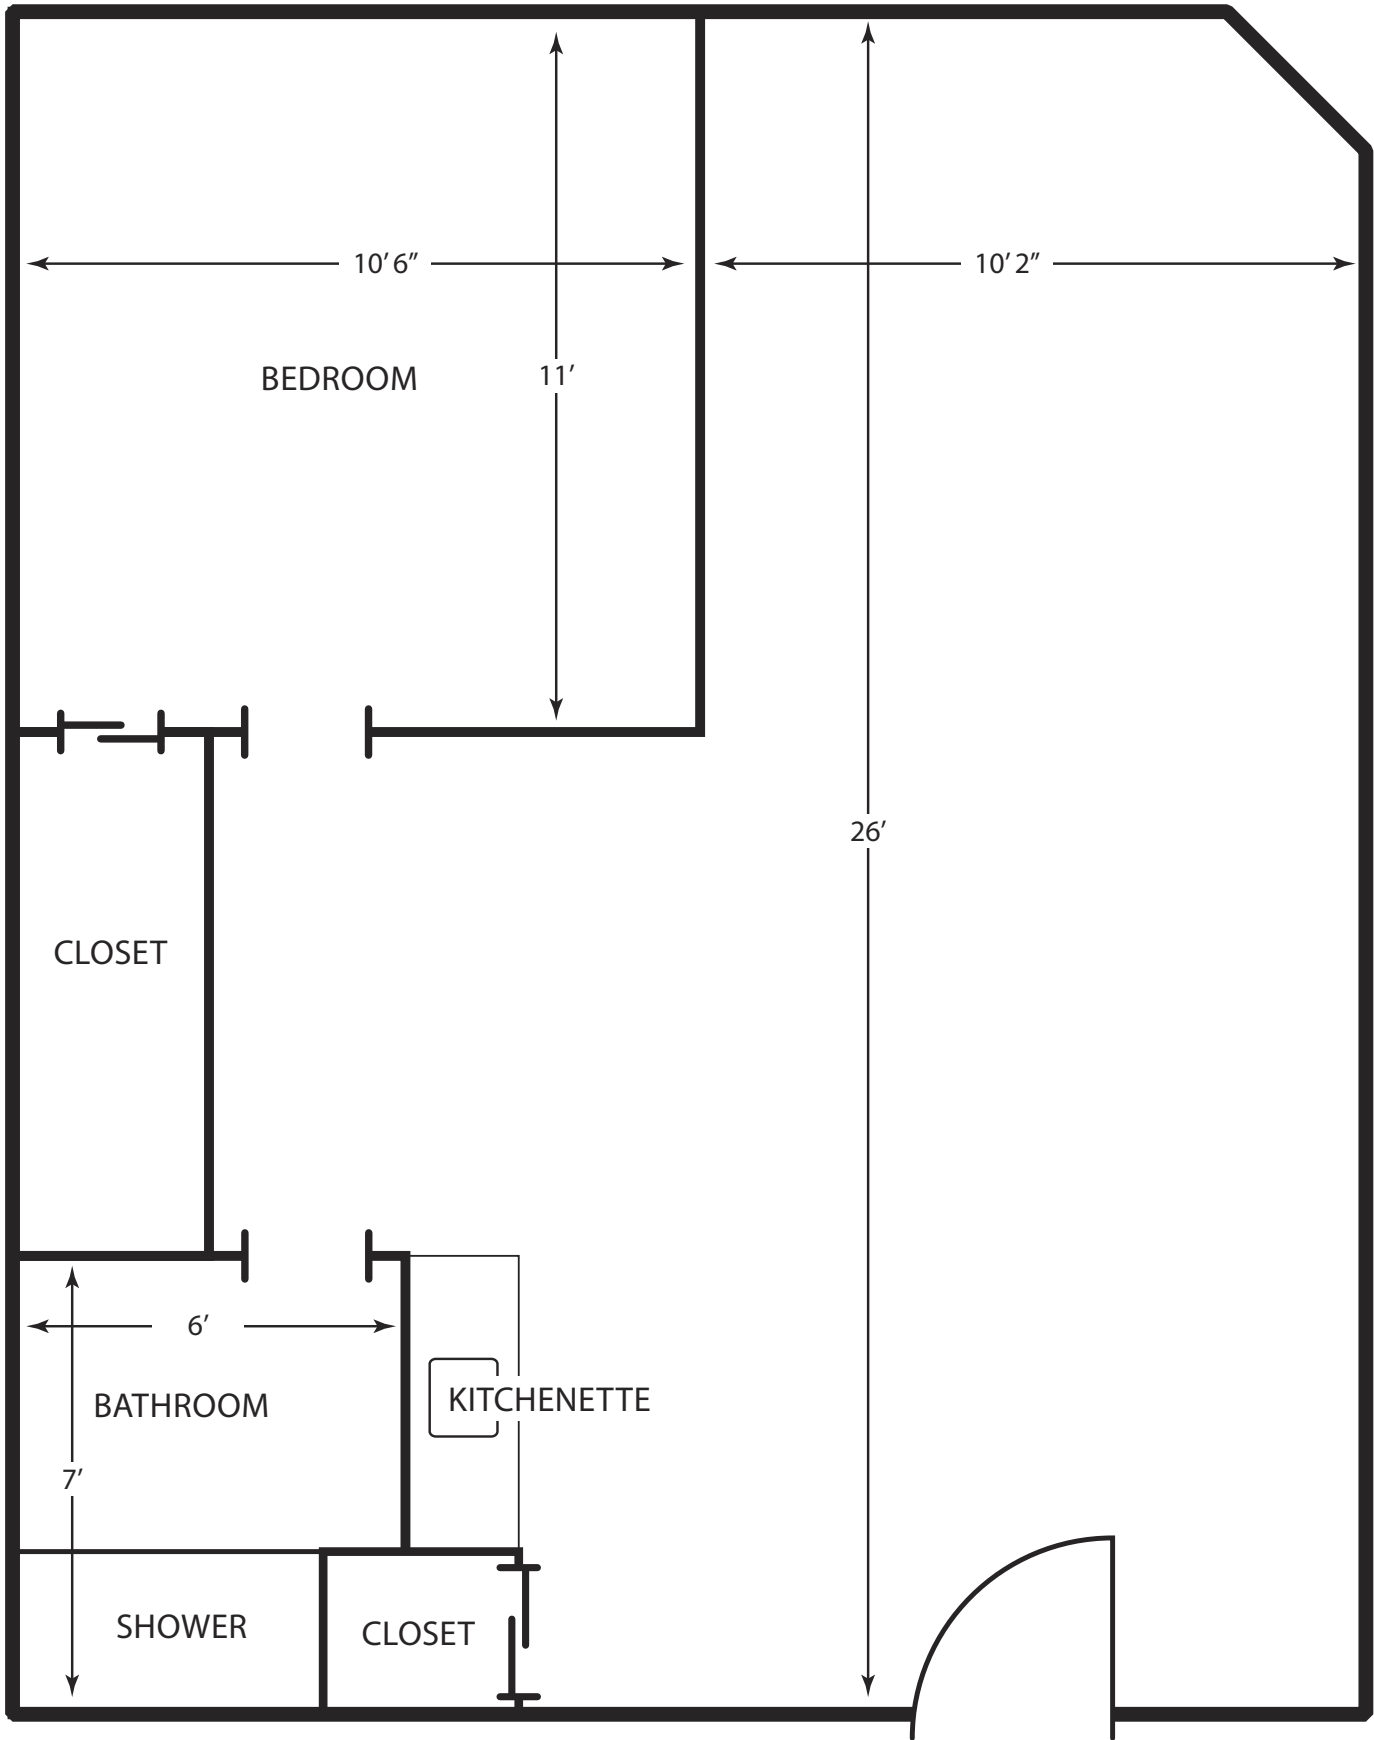

GARDEN LEVEL WATER VIEW

COMMON AREA LOUNGE

HALLWAY

APARTMENT #013